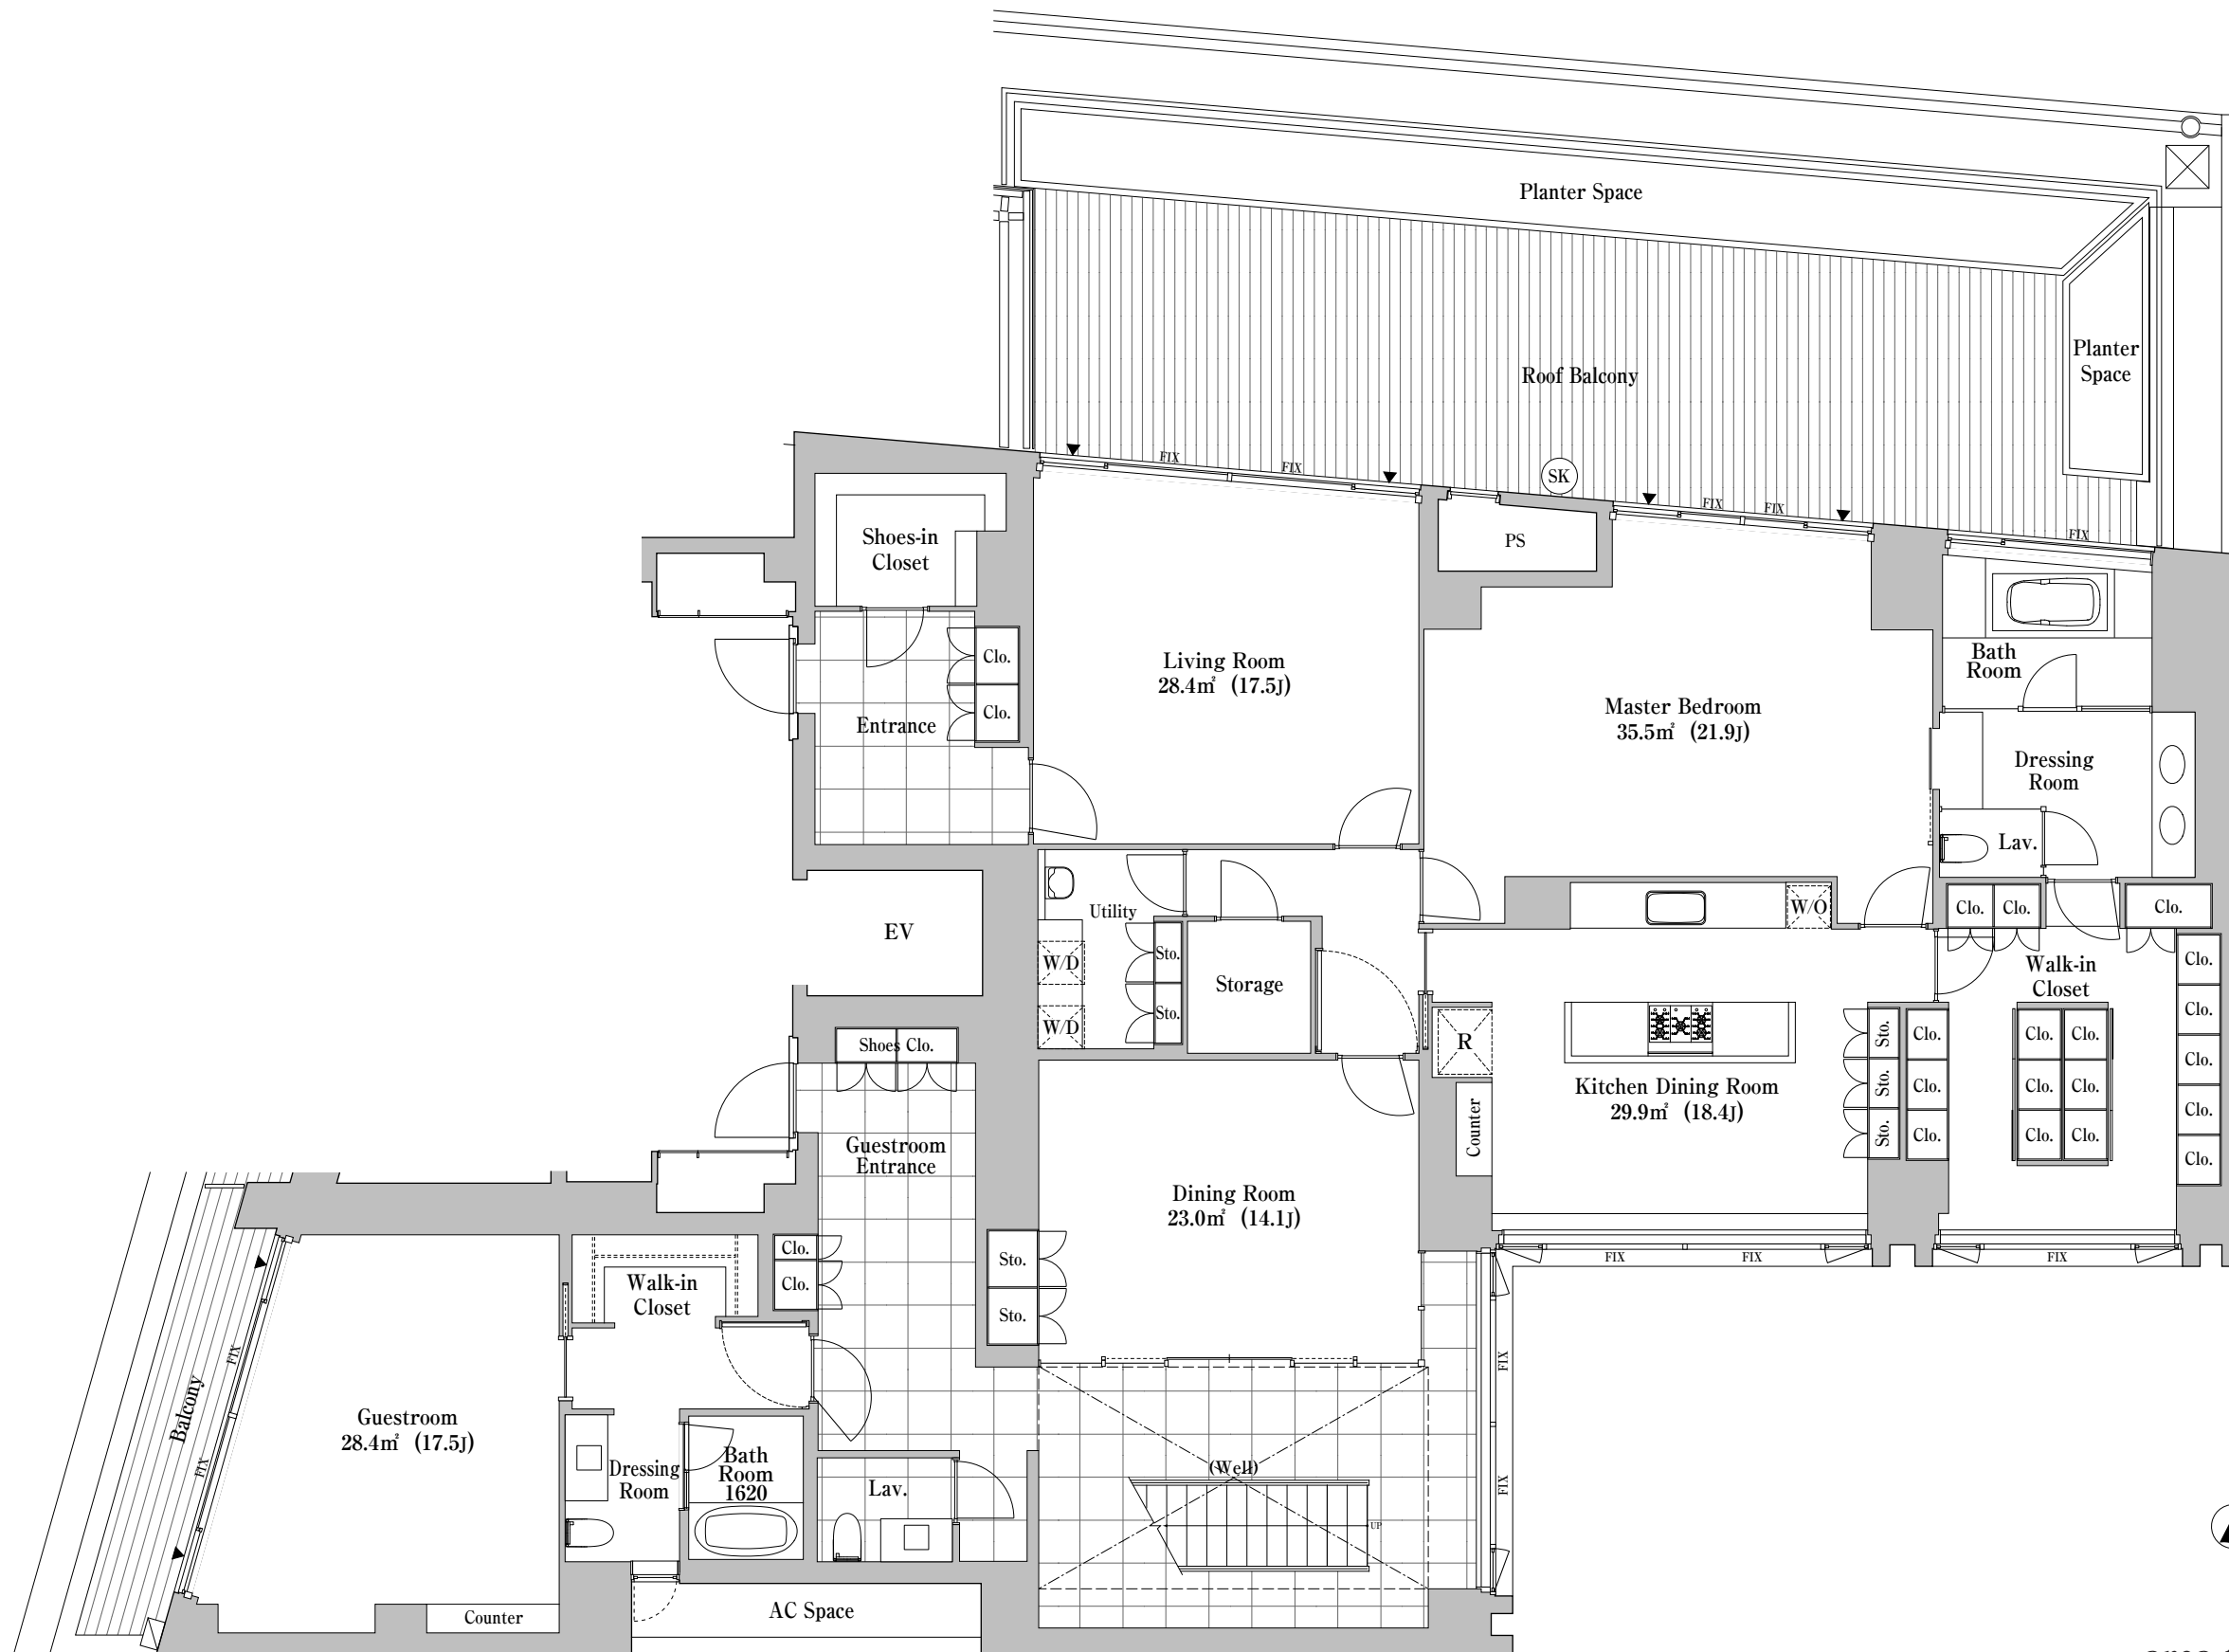

A601号室 (下階)
1 Bed room + 1 Guest room

area total	376.97 m ² (114.03tsubo)
upstairs	80.85 m ² (24.45tsubo)
downstairs	296.12 m ² (89.57tsubo)

縮尺 約1/100

I701号室
2 Bed rooms + 1 Guest room

area total 340.28 m² (102.93tsubo)

縮尺 約1/100