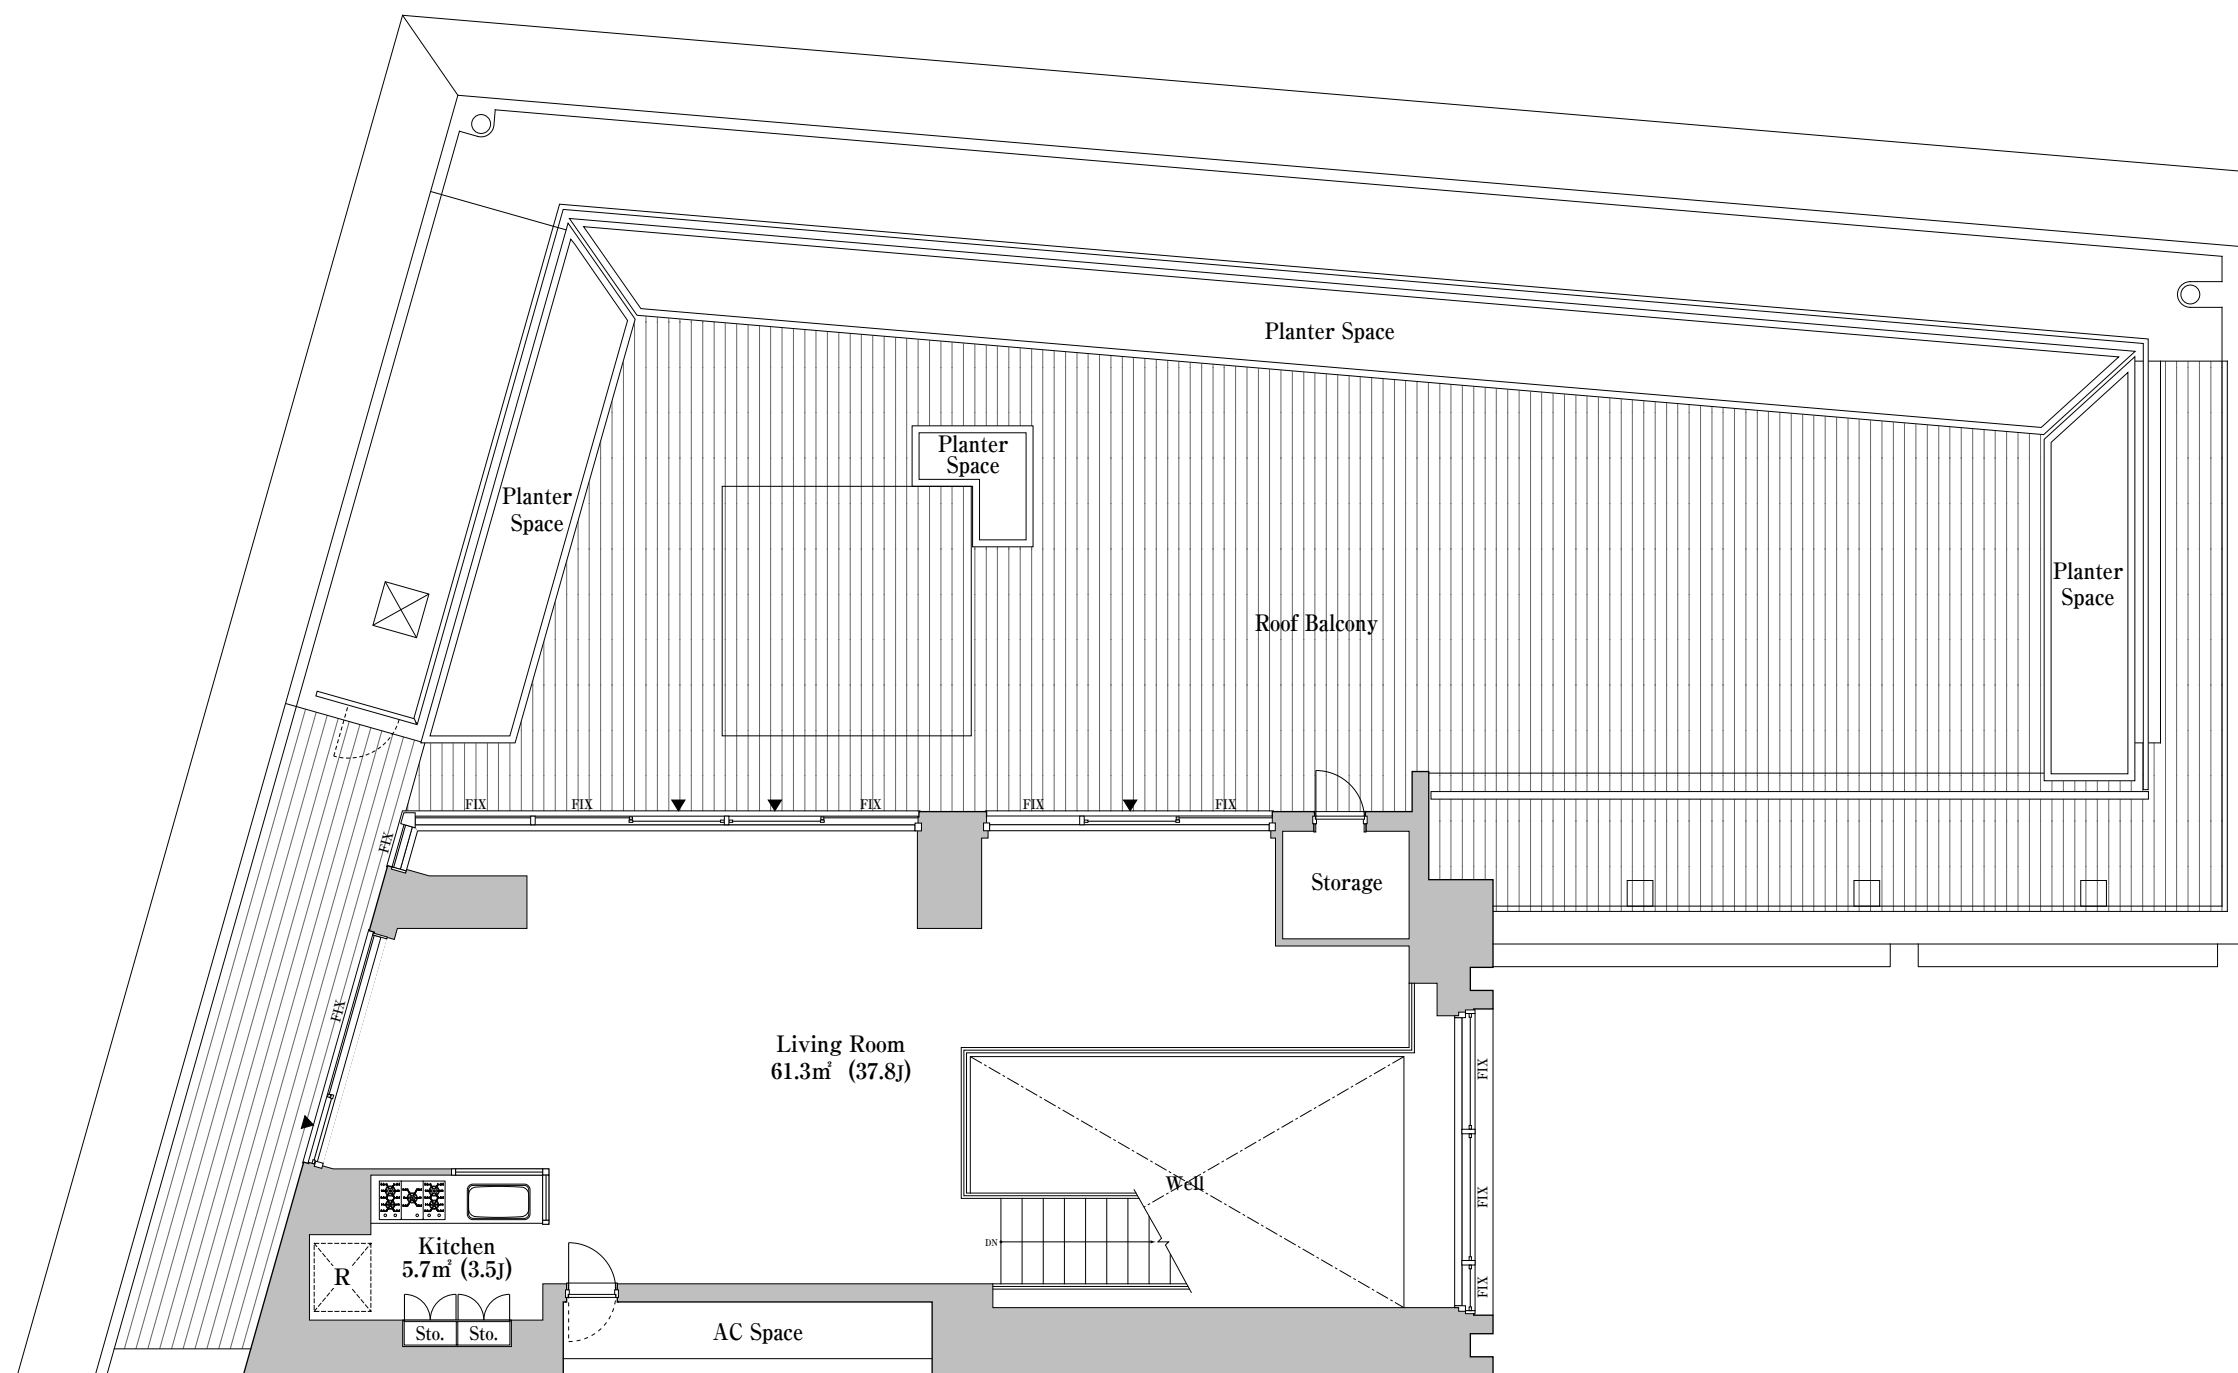

A601号室 (下階)
1 Bed room + 1 Guest room

area total	376.97 m ² (114.03tsubo)
upstairs	80.85 m ² (24.45tsubo)
downstairs	296.12 m ² (89.57tsubo)

縮尺 約1/100

I701号室
2 Bed rooms + 1 Guest room

area total 340.28 m² (102.93tsubo)

縮尺 約1/100