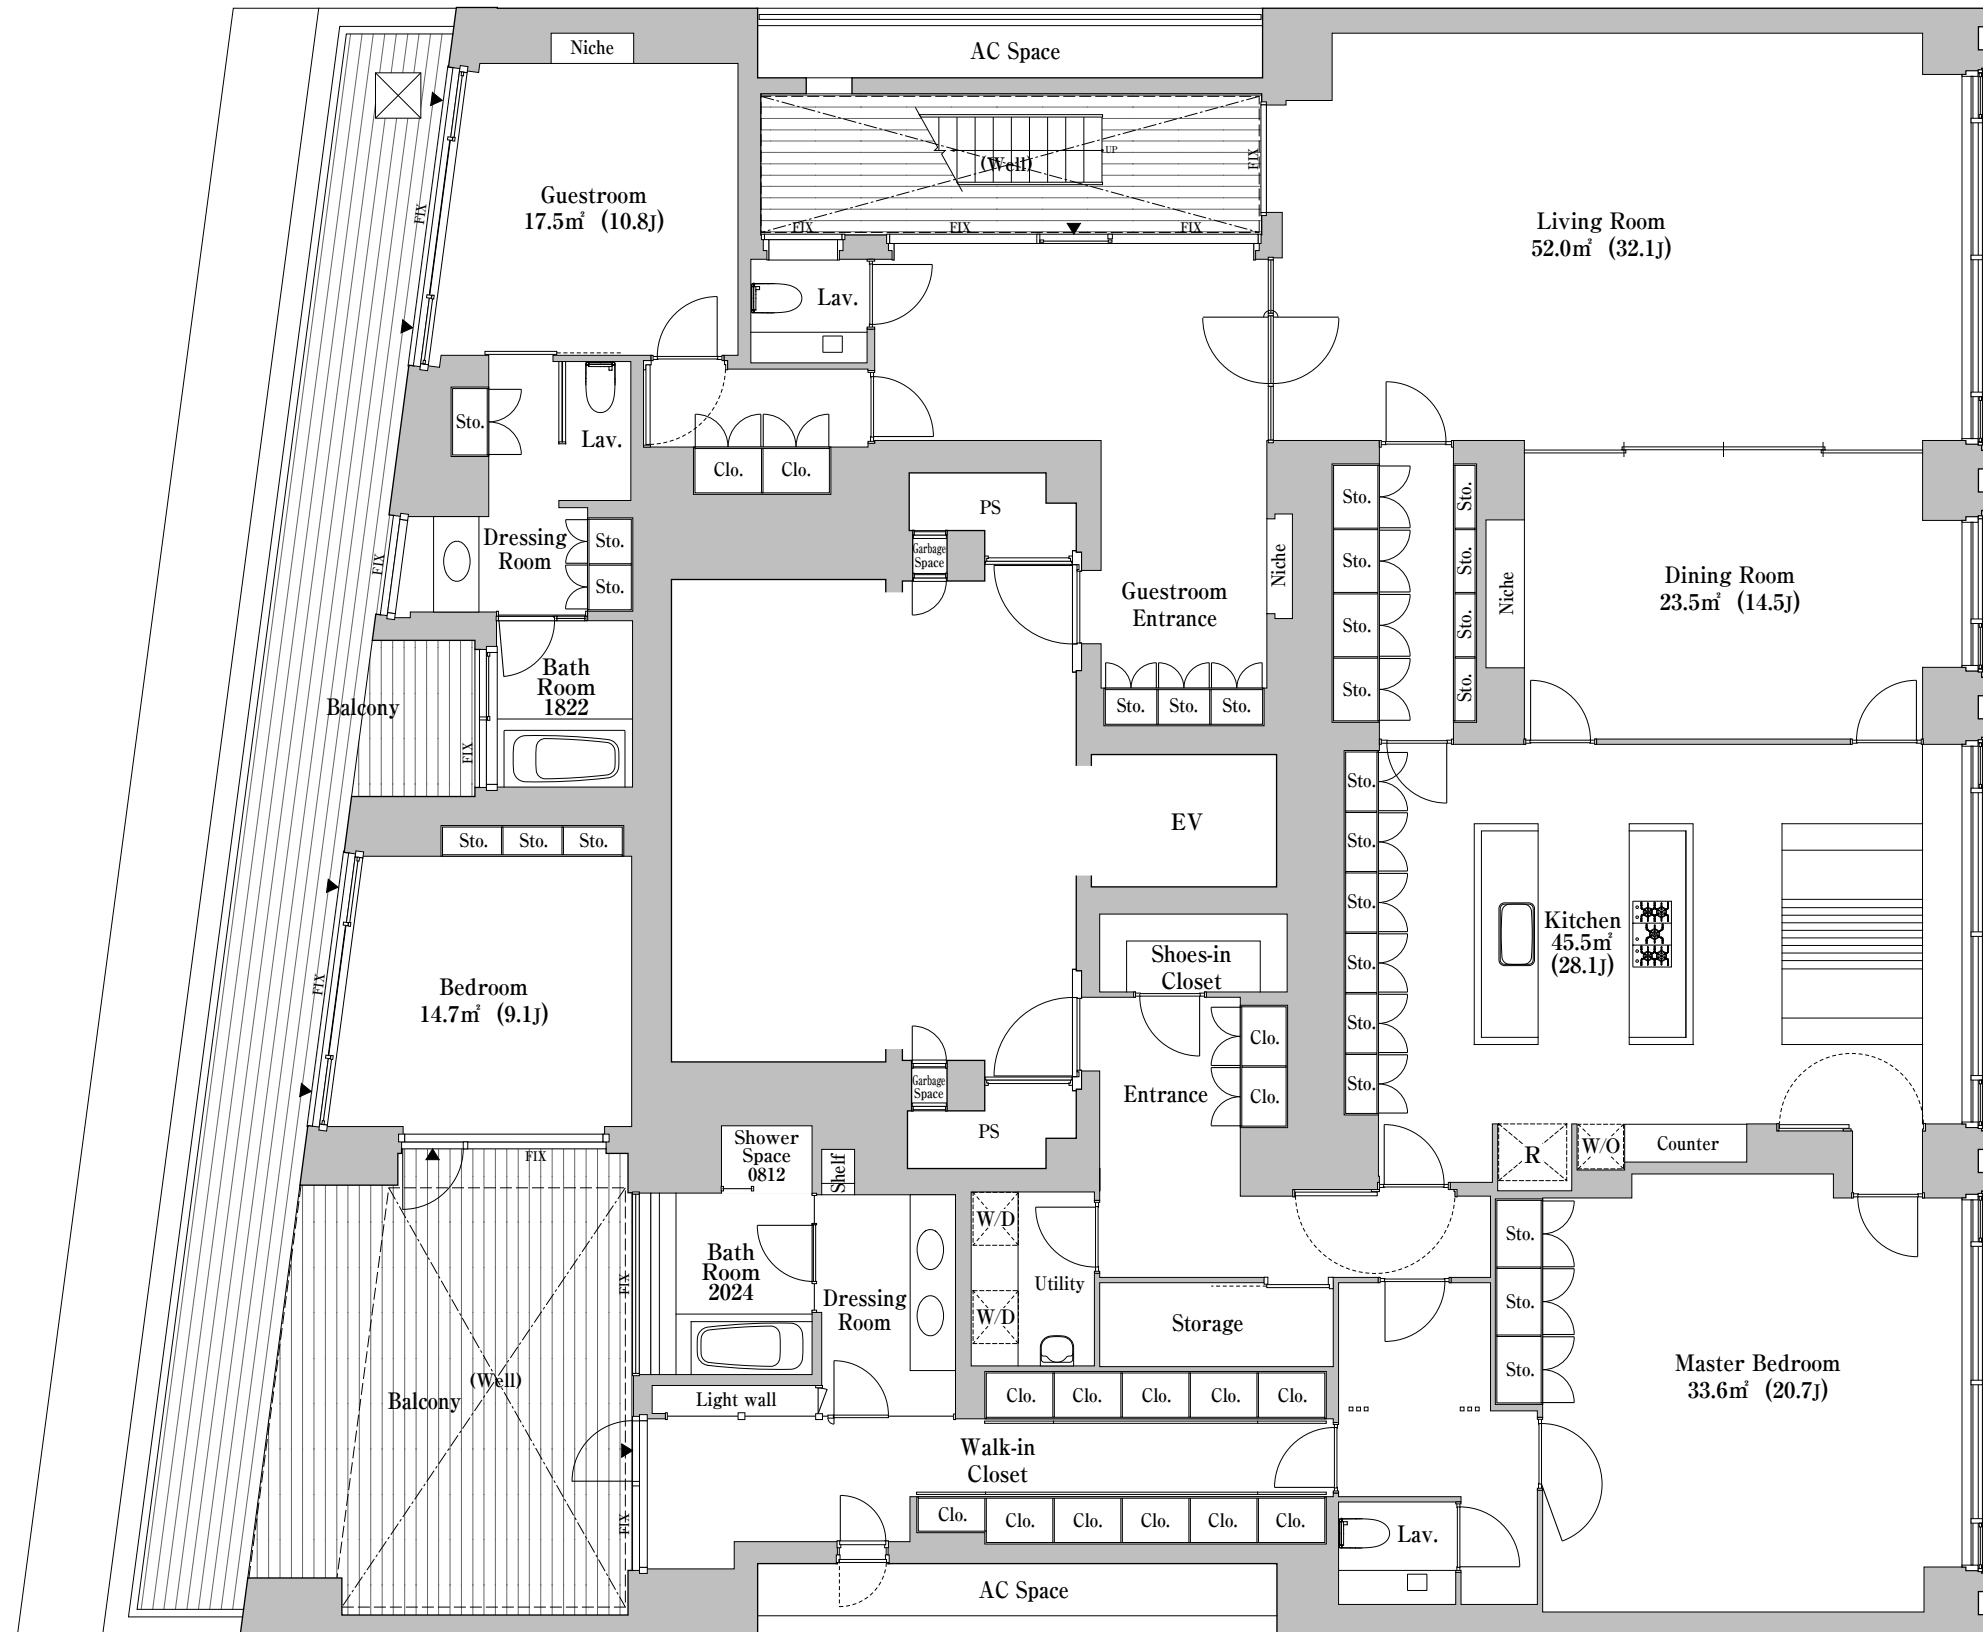

A601号室 (下階)
1 Bed room + 1 Guest room

area total	376.97 m ² (114.03tsubo)
upstairs	80.85 m ² (24.45tsubo)
downstairs	296.12 m ² (89.57tsubo)

縮尺 約1/100

I701号室
2 Bed rooms + 1 Guest room

area total 340.28 m² (102.93tsubo)

縮尺 約1/100