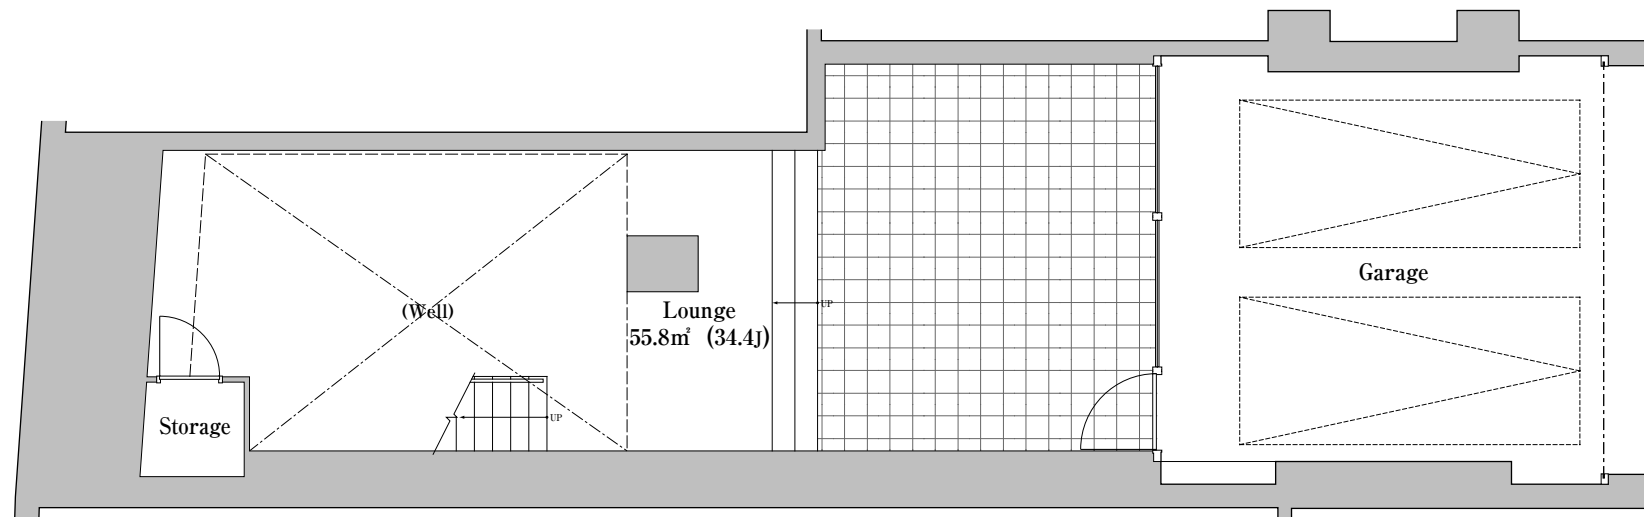

H101号室
3 Bed rooms

area total	336.41 m ² (101.76tsubo)
upstairs	270.59 m ² (81.85tsubo)
downstairs	65.82 m ² (19.91tsubo)

縮尺 約1/100