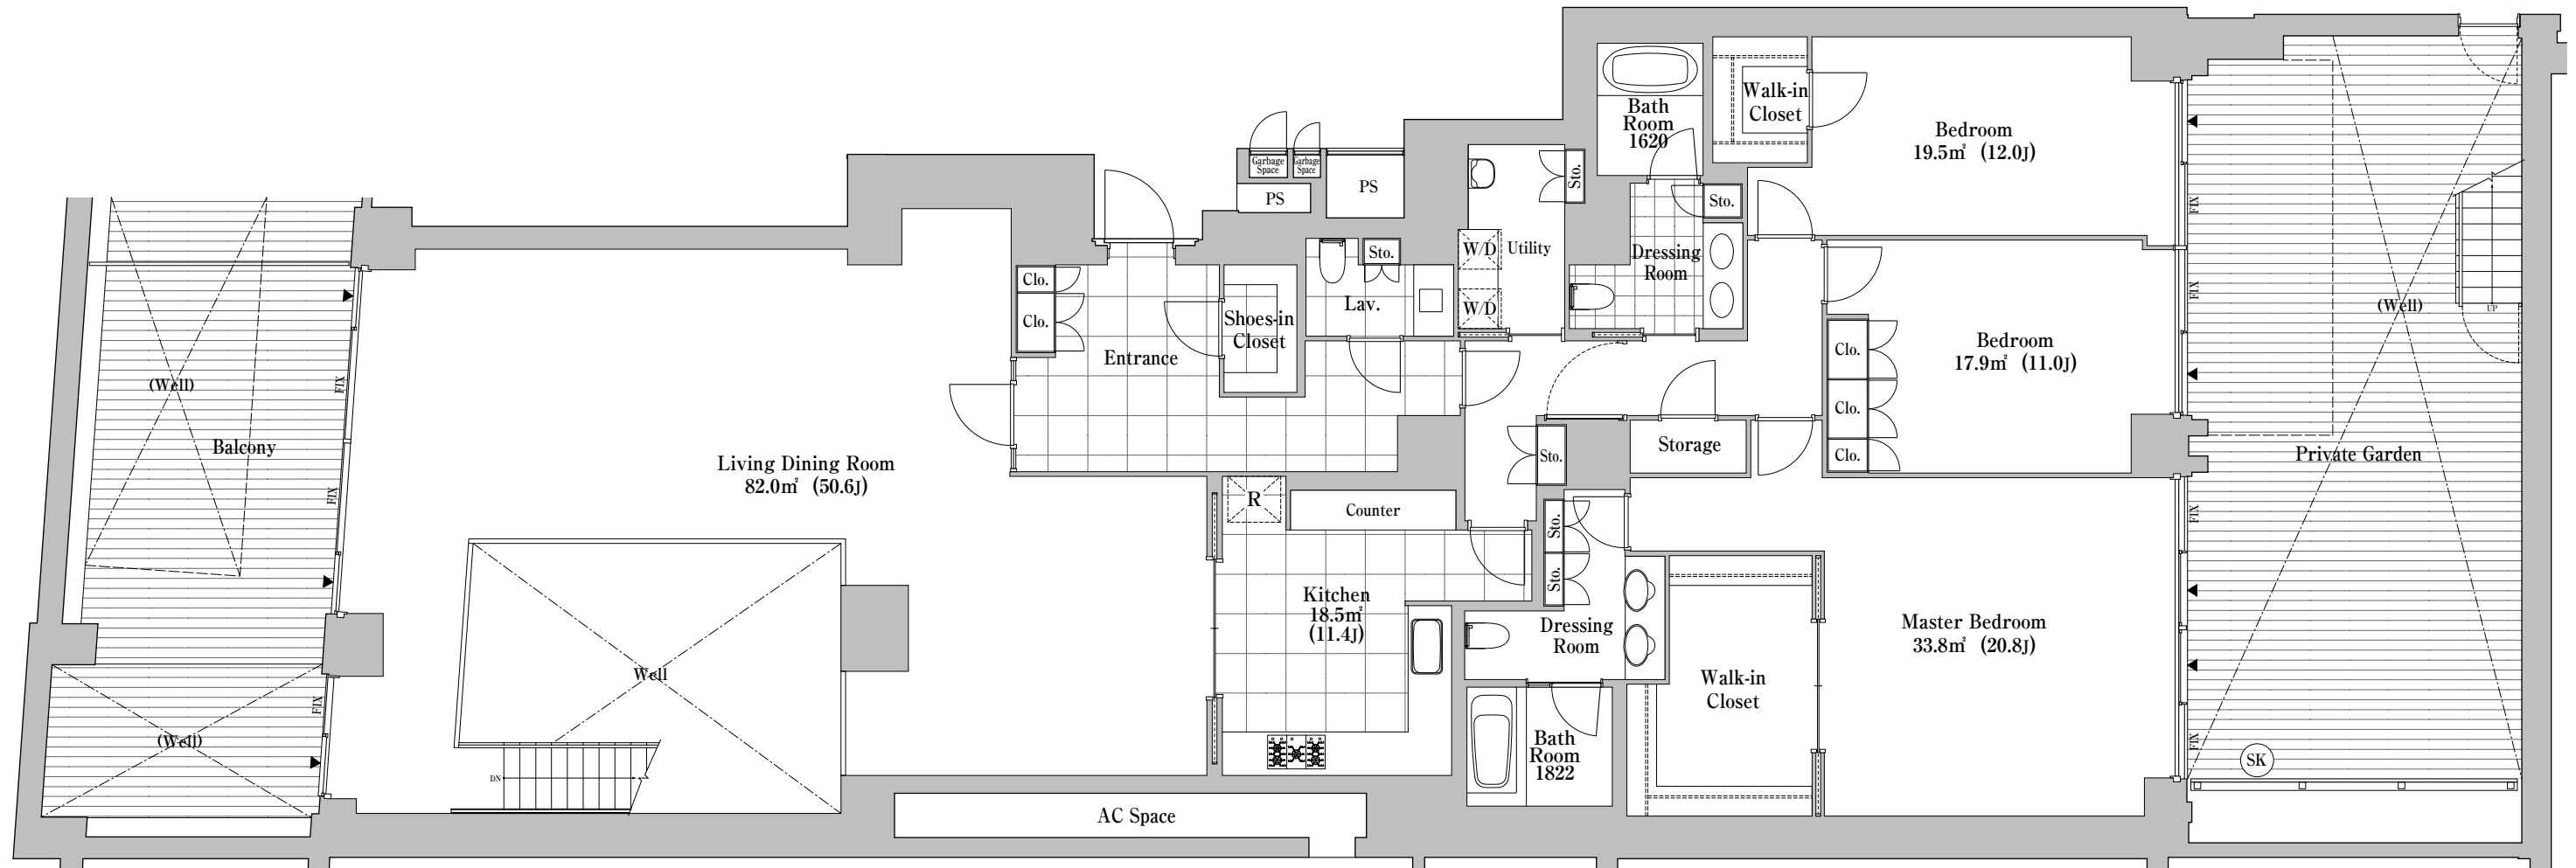

H101号室
3 Bed rooms

area total	336.41 m ² (101.76tsubo)
upstairs	270.59 m ² (81.85tsubo)
downstairs	65.82 m ² (19.91tsubo)

縮尺 約1/100